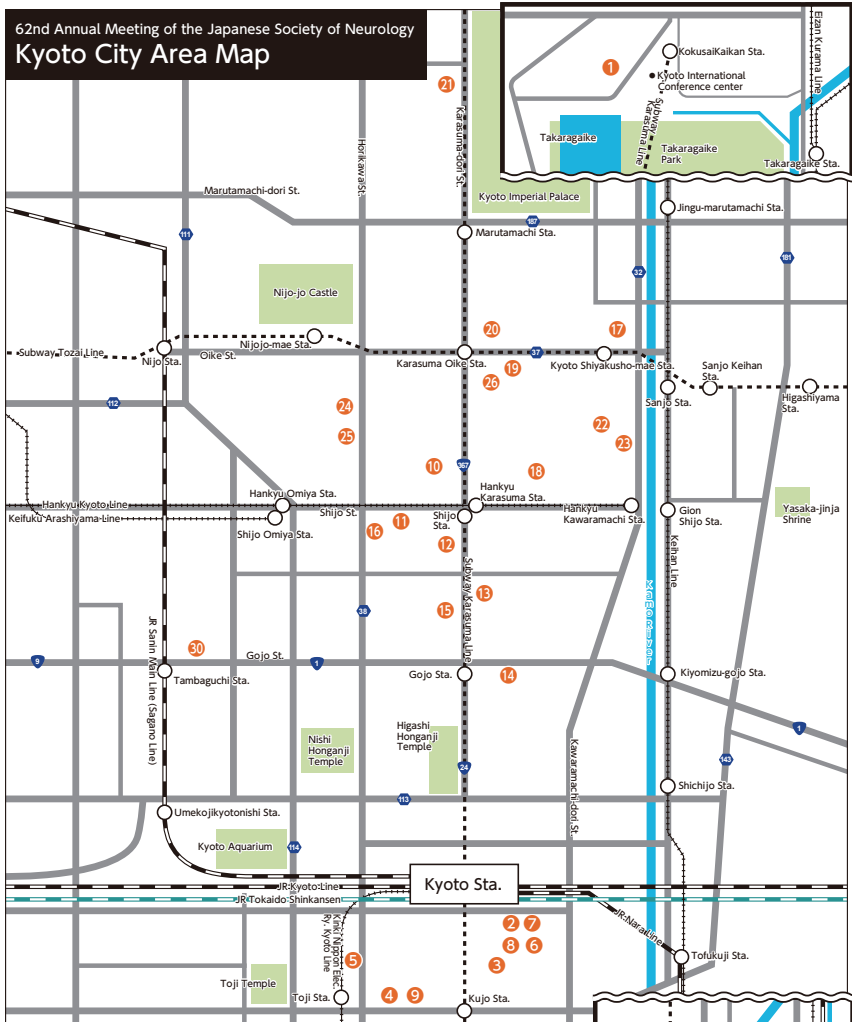

Hotel Map

62nd Annual Meeting of the Japanese Society of Neurology Kyoto City Area Map

- ① The Prince Kyoto Takaragake
- ② Hotel Keihan Kyoto Grande
- ③ Daiwa Roynet Hotel Kyoto Hachijoguchi
- ④ Green Rich Hotel Kyoto Eki Minami
- ⑤ Kyoto Plaza Hotel
- ⑥ Hotel Elcint Kyoto
- ⑦ Daiwa Roynet Hotel Kyoto terrace Hachijohigashiguchi
- ⑧ Sotetsu Fresa Inn Kyoto-Hachijoguchi
- ⑨ Kyoto Dai-ichi Hotel
- ⑩ Via Inn Kyoto Shijumomachi
- ⑪ Mitsui Garden Hotel Kyoto Shijo
- ⑫ Karasuma Kyoto Hotel
- ⑬ Daiwa Roynet Hotel Kyoto Shijo Karasuma
- ⑭ Vessel Hotel Campana Kyoto Gojo
- ⑮ Keio Prelia Hotel Kyoto Karasuma-Gojo

- ⑯ Urban Hotel Kyoto-Shijo Premium
- ⑰ Kyoto Hotel Okura
- ⑱ Hotel CO-OP IN Kyoto
- ⑲ Hotel Gimmond Kyoto
- ⑳ Hearton Hotel Kyoto
- ㉑ Kyoto Garden Palace
- ㉒ Hotel Gracery Kyoto Sanjo
- ㉓ UNIZO INN Kyoto Kawaramachi Shijo
- ㉔ The Hedistar Hotel Kyoto Nijo
- ㉕ The Celeceton Kyoto Horikawa Sanjo
- ㉖ Ace Hotel Kyoto
- ㉗ Urban Hotel Kyoto
- ㉘ Ariston Hotel Kyoto Jujo
- ㉙ Kyoto Ubell Hotel
- ㉚ S-PERIA HOTEL Kyoto