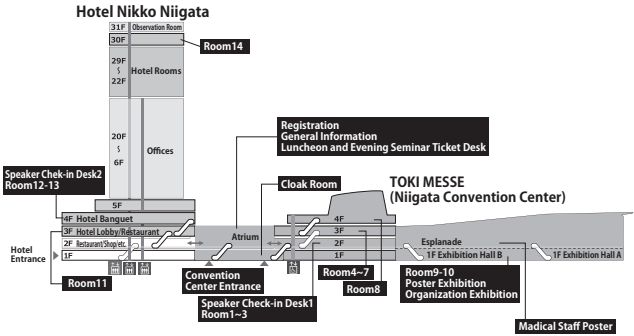

Venue Map

Toki Messe

Room 1-3

Room 4-8

Toki Messe

Room 9-10 Poster Exhibition/Corporate and Related Organization Exhibition

1F

Room 11-14

30F

4F

3F