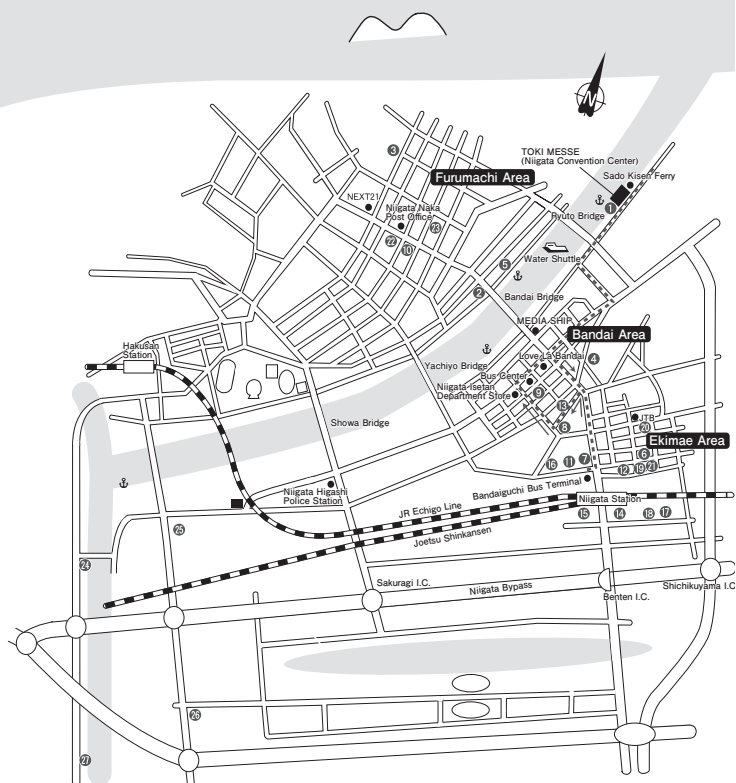

# Hotel Map

No.	Hotel	No.	Hotel
1	Hotel Nikko Niigata (Bandai Area)	15	Hotel Mets Niigata (Ekimae Area)
2	Hotel Okura Niigata (Furumachi Area)	16	Comfort Hotel Niigata (Ekimae Area)
3	Hotel Itariaken (Furumachi Area)	17	Terminal Art Inn (Ekimae Area)
4	ANA Crowne Plaza Hotel Niigata (Bandai Area)	18	Hotel Terminal Inn
5	Niigata Grand Hotel (Furumachi Area)	19	Niigata Terminal Hotel (Ekimae Area)
6	Hotel Sunroute Niigata (Ekimae Area)	20	Hotel Dormy Inn Niigata (Bandai Area)
7	Niigata Tokyu REI Hotel (Ekimae Area)	21	Hotel Leopalace Niigata (Ekimae Area)
8	Niigata Toei Hotel (Ekimae Area)	22	APA HOTEL Niigata-Furumachi (Furumachi Area)
9	Bandai Silver Hotel (Bandai Area)	23	Toyoko Inn Niigata Furumachi (Furumachi Area)
10	Hotel Diasmont Niigata (Furumachi Area)	24	Hotel Diasmont Niigata Nishi (West Inter Area)
11	Niigata Station Hotel (Ekimae Area)	25	Hotel Route Inn Niigatakencho Minami (Kencho Area)
12	Niigata Daiichi Hotel (Ekimae Area)	26	Chisun Inn Niigata Chuo IC (Central Inter Area)
13	Court Hotel Niigata (Ekimae Area)	27	Hotel Route Inn Niigata-Nishi Inter (Central Inter Area)
14	Hotel Lungwood Niigata (Ekimae Area)		